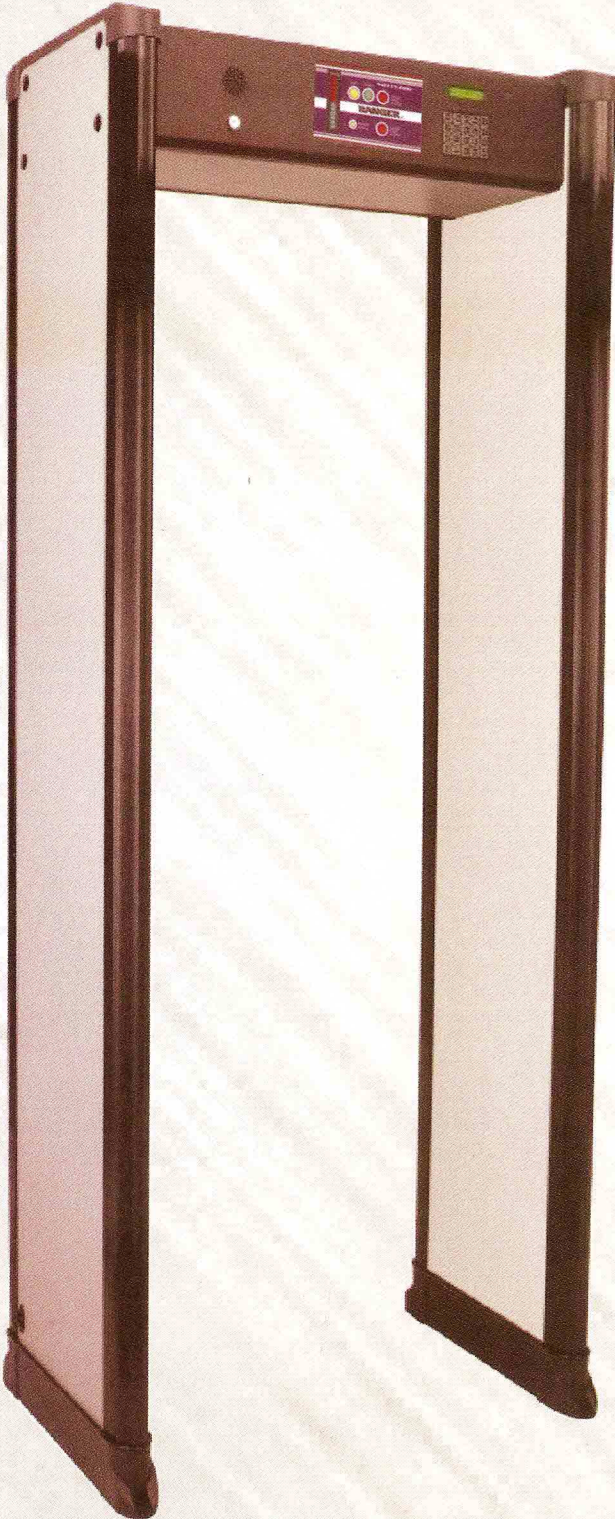

Safety Zone Walk through Metal Detector

Safety Zone Graphic Alarm Display

Meeting the need for price performance security applications is Ranger's Safety Zone walk through metal detector. Reliable high quality efficient security screening are the hallmark of the Ranger Safety Zone

- 2 Detection Zones
- Discrimination Mode Capable
- Factory & User Definable Presets
- Integrated Floor Mounting Boots
- United States Patented technology