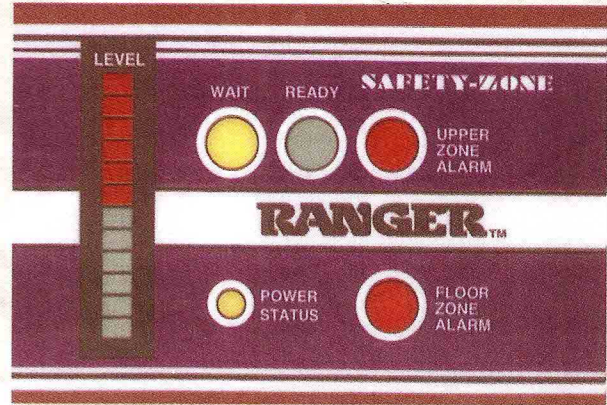

Safety Zone Walk through Metal Detector

Safety Zone Graphic Alarm Display

Meeting the need for price performance security applications is Ranger's Safety Zone walk through metal detector. Reliable high quality efficient security screening are the hallmark of the Ranger Safety Zone

- 2 Detection Zones
- Discrimination Mode Capable
- Factory & User Definable Presets
- Integrated Floor Mounting Boots
- United States Patented technology